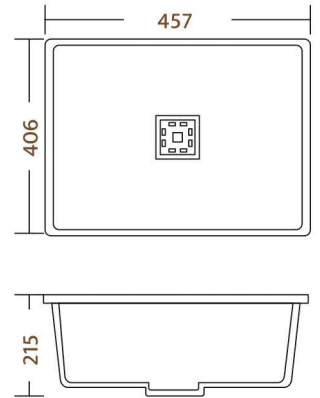

CONCEALED CISTERN TANK

PLATINUM CISTERN TANK CENTER FLUSH

STYLE CISTERN TANK SIDE FLUSH

CONCEALED CISTERNS WITH FULL FRAME & INTERNAL FITTINGS L590 X W75 X H1140

BIG P-TRAP

GASKET

ONE PIECE
HIGH PRESSURE FITTING

WASTE COUPLING
(POP U P 3") / (POP U P 5")

WALL HUNG
RACK BOLT

WASH BASIN
RACK BOLT

JET SPRAY
(S.S)

WASTE PIPE

HIGH GRADE
QUARTZ
SINK

METALIC

SIZE	16"x18"x8.5 / 406x457x215mm
WEIGHT	8.00kg. (Approx)
FINISH	Metalic / Granite