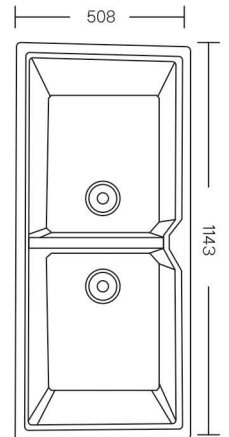

AVAILABLE COLOR

METALLIC SERIES

BLACK GRAY COFFEE RED

GRANITE SERIES

WHITE IVORY RUST WHITE