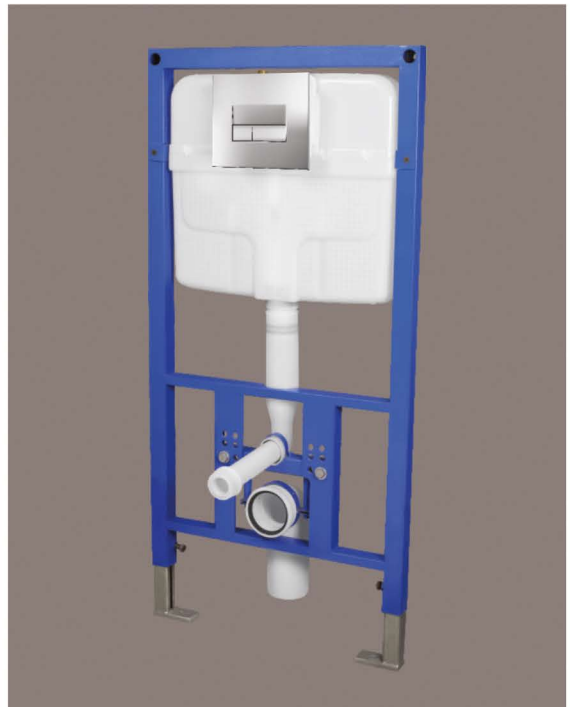

CONCEALED CISTERN TANK

PLATINUM CISTERN TANK CENTER FLUSH

STYLE CISTERN TANK SIDE FLUSH

CONCEALED CISTERNS WITH FULL FRAME & INTERNAL FITTINGS L590 X W75 X H1140

BIG P-TRAP

GASKET

ONE PIECE
HIGH PRESSURE FITTING