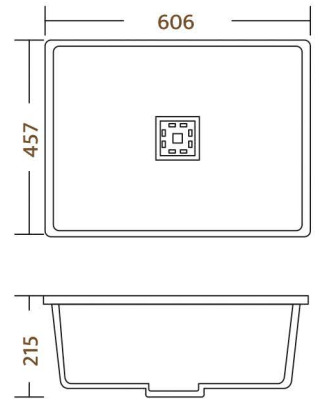

METALLIC SERIES

BLACK GRAY COFFEE RED

GRANITE SERIES

WHITE IVORY RUST WHITE

METALIC

SIZE	18"x24"x8.5 / 457x606x215mm
WEIGHT	11.50kg. (Approx)
FINISH	Metalic / Granite

AVAILABLE COLOR

METALLIC SERIES