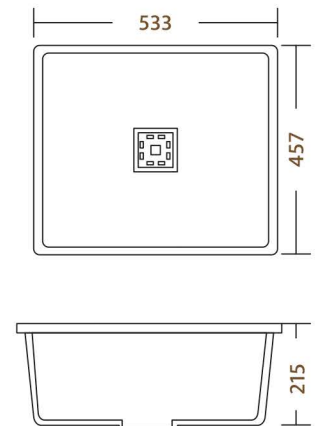

AVAILABLE COLOR

METALLIC SERIES

BLACK GRAY COFFEE RED

GRANITE SERIES

WHITE IVORY RUST WHITE

RED MOON

SIZE	18"x21"x8.5 / 457x533x215mm
WEIGHT	10.50kg. (Approx)
FINISH	Metalic / Granite

AVAILABLE COLOR