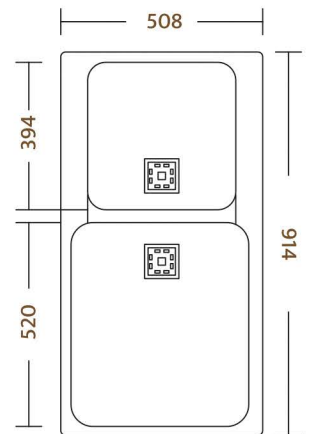

BLACK GRAY COFFEE RED

GRANITE SERIES

WHITE IVORY RUST WHITE

METALIC

SIZE	20"x36"x8.5 / 508x914x215mm
WEIGHT	20.00kg. (Approx)
FINISH	Metalic / Granite

AVAILABLE COLOR

METALLIC SERIES

BLACK GRAY COFFEE RED