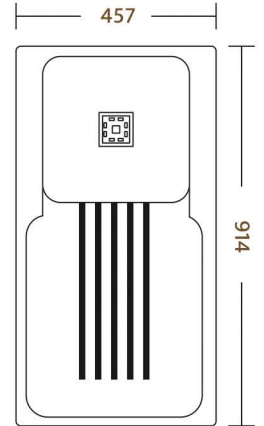

GRANITE SERIES

WHITE IVORY RUST WHITE

METALIC

SIZE	18"x36"x8.5 / 457x914x215mm
WEIGHT	18.00kg. (Approx)
FINISH	Metalic / Granite

AVAILABLE COLOR

METALLIC SERIES

BLACK GRAY COFFEE RED

GRANITE SERIES